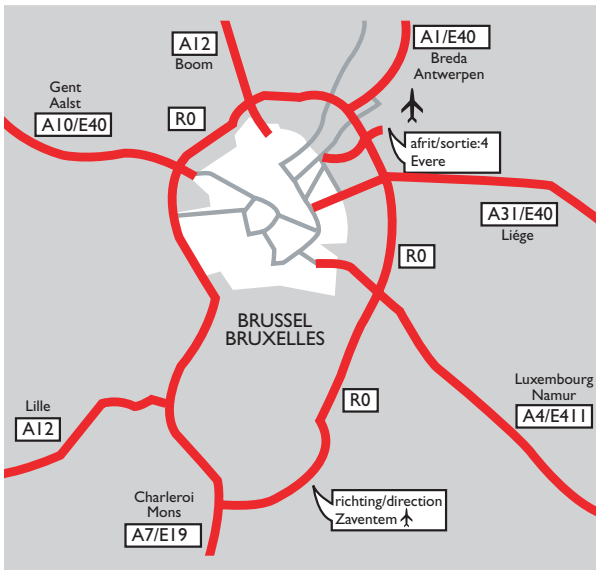

### By Car:

Follow the Brussels Ring 0, direction Zaventem. Take exit 4 (A201, Evere-Brussels-Zaventem Airport) and follow Evere. You are now at the Avenue Léopold III. Turn 180° right at the first traffic-lights (at the NATO). You are now at the Rue de la Fusée / Raketstraat which will lead you to the Bessenveldstraat.

### Public transport: